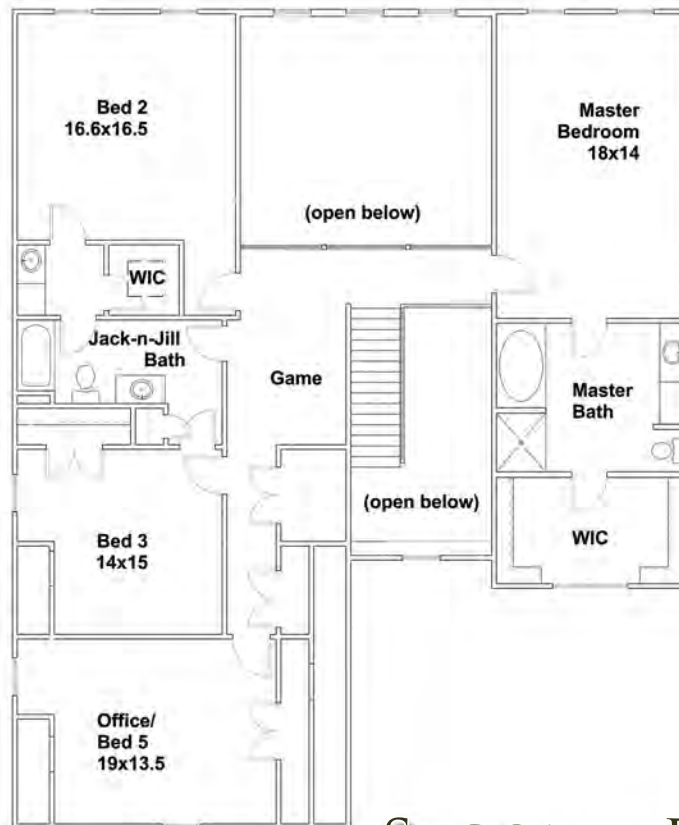

THE BERKELEY CHASE

1,934SF FIRST FLOOR 1,830SF SECOND FLOOR 3,763SF TOTAL

FIRST FLOOR

SECOND FLOOR

All information is deemed reliable but not guaranteed.

Plans may change without notice. All dimensions are approximate